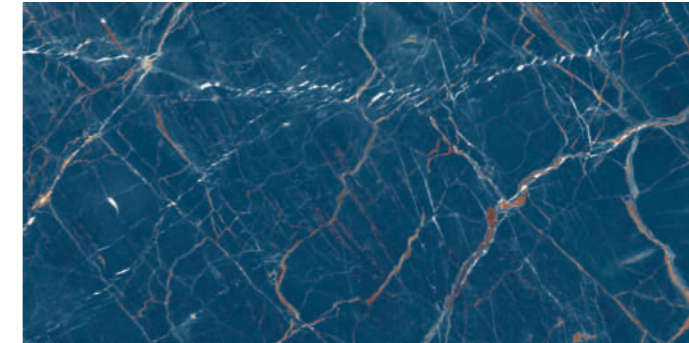

# LUCIDO

Size  
600x1200mm

Surface  
HIGHGLOSS

SOMANY  
DURAGRES

GRANDE LUCIDO BENTLEY BLACK

GRANDE LUCIDO BENTLEY MULTI

GRANDE LUCIDO CLAYTON BLUE

GRANDE LUCIDO CLAYTON RED