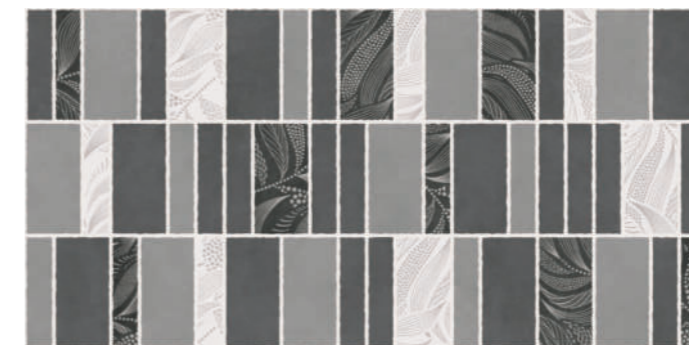

GRANDE CHROMAT GREY DECOR GRNL ROBUSTO