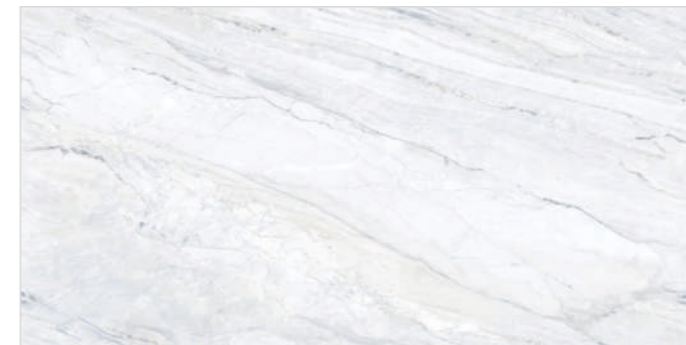

GRANDE EL NEWARK WHITE FP