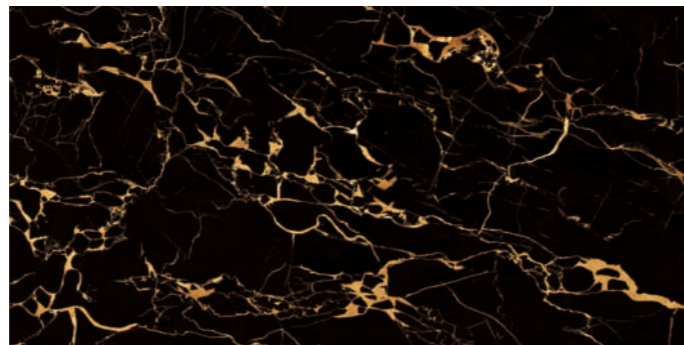

# FULL POLISH

Size  
600x1200mm

Surface  
FULL POLISH

SOMANY  
DURAGRES

GRANDE PARKWAY NATURAL FP

GRANDE ENGRAVO PARKWAY NATURAL DÉCOR FP

GRANDE LUCIDO PORTORO GOLD

GRANDE LUCIDO ENGRAVO PORTORO GOLD DÉCOR FP