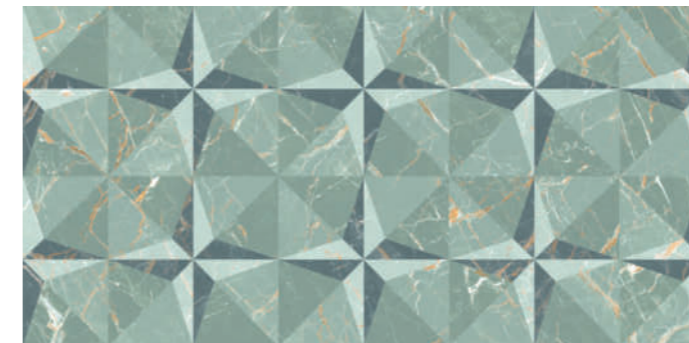

GRANDE LUCIDO ENGRAVO OBSIDIAN AQUA DECORE