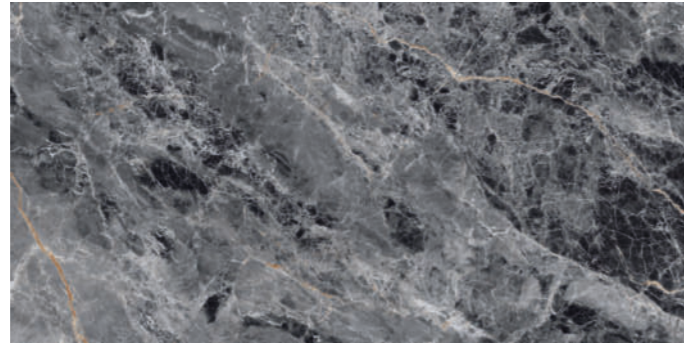

LUCIDO

Size
600x1200mm

Surface
HIGHGLOSS

SOMANY
DURAGRES

GRANDE LUCIDO PARALLAX GRAPHITE