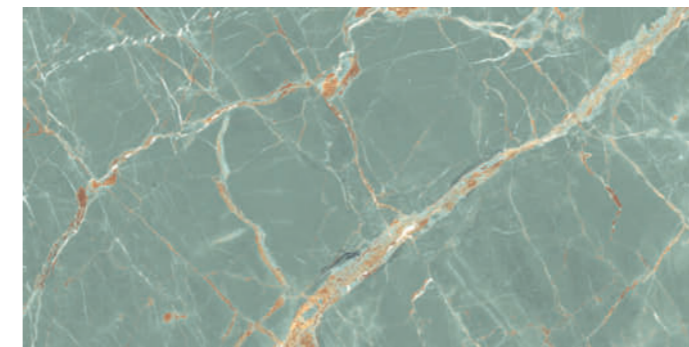

GRANDE LUCIDO OBSIDIAN AQUA